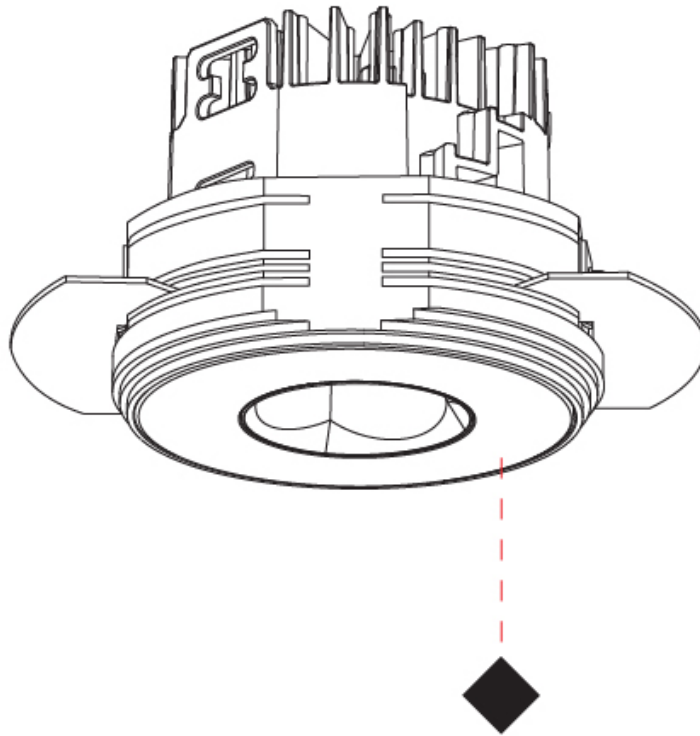

OIKO PRO ROUND FIXED TRIMLESS

A35881-

PROJECT

TYPE

SPECIFIER

QUANTITY

DATE

A