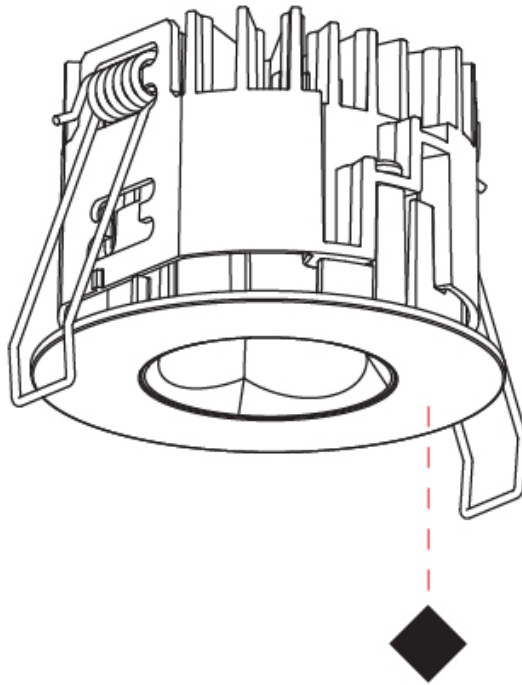

OIKO PRO ROUND FIXED RECESSED

A35872-

PROJECT

TYPE

SPECIFIER

QUANTITY

DATE