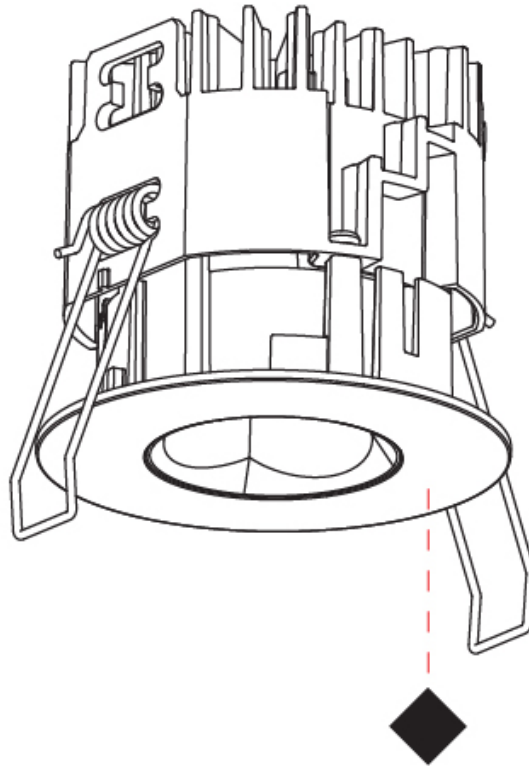

OIKO PRO ROUND FIXED RECESSED

A35871-

PROJECT

TYPE

SPECIFIER

QUANTITY

DATE

A